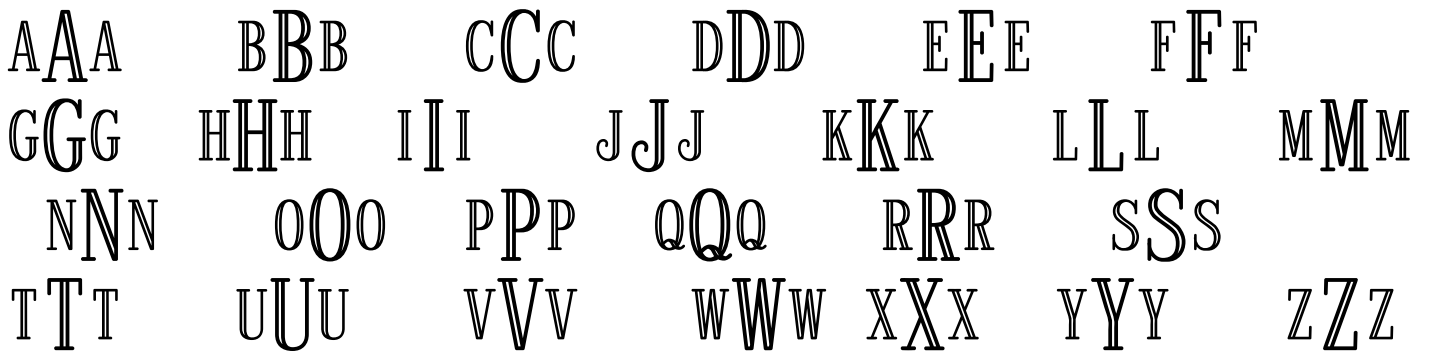

Monogram Fonts:

Script

Block

Diamond - Two Letters

Oval - Three Letters